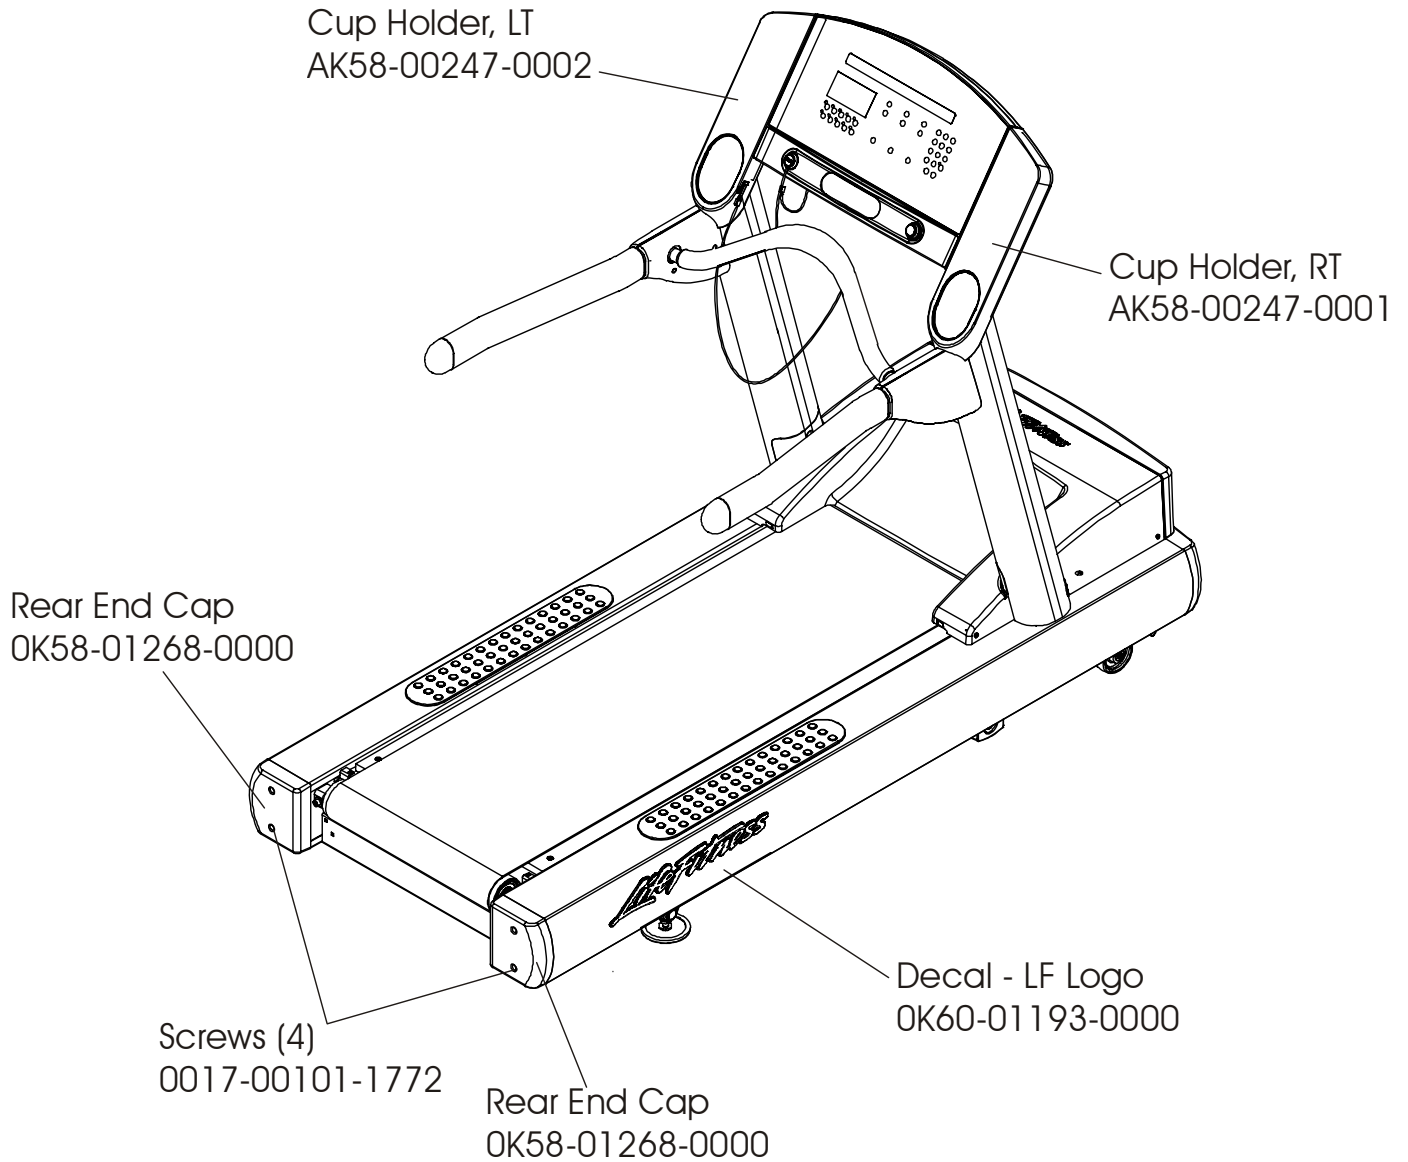

Page
REAR ENDCAPS AND CUP HOLDERS	4
SCUFF PAD, TINSEL, AND FRAME TAG BOARD	5
CONSOLE AND RELATED COMPONENTS.....	6
ENTERTAINMENT TV CONSOLE.....	7
ENTERTAINMENT MOUNTING BRACKET	9
UPRIGHTS, HANDRAILS, AND ERGO BAR	10
MOTOR COVER, FRONT COVER, AND ENDCAPS	11
BELT, DECK, AND REAR ROLLER.....	12
LIFT FRAME AND LIFT MOTOR.....	13
WAX/LIFT ASSEMBLY	14
MOTOR CONTROLLER ASSEMBLY.....	15
DRIVE MOTOR ASSEMBLY	16
IDLER ARM ASSEMBLY AND STATIC BRUSH.....	17
LEG LEVELER ASSEMBLY	18
FRONT ROLLER ASSEMBLY	19
ERGO BAR WITH LIFE PULSE.....	20
POWER COMPONENTS SCHEMATIC	21
WAX/LIFT POWER SUPPLY	22

ARCTIC SILVER 97TEZ
Rear End Caps and Cup Holders

97TEZ-0xxx-01
S/N TWZ100000 and up